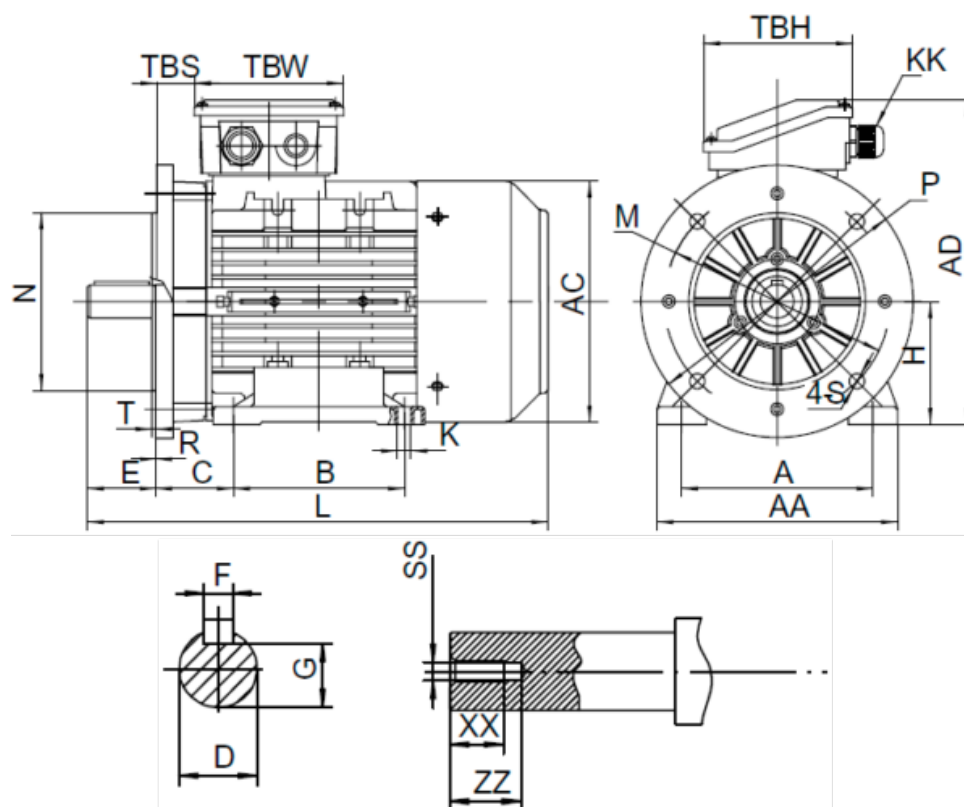

Data Sheet

Article number: 2518001506170140

Description: Kleedrive T3A 90L2-6 1.5kw 900 rpm UL/CSA
3x230/400V 50 HZ IP55 B35 Eff=81%

Measures

A = 140	F = 8	TBW = 109
AA = 176	G = 20	XX = 19
AC = Ø177	H = 90	ZZ = 25
AD = 235	HD = 145	
B = 125	L = 338	
C = 56	SS = M8	
D = Ø24	TBH = 109	
E = 50	TBS = 28.5	